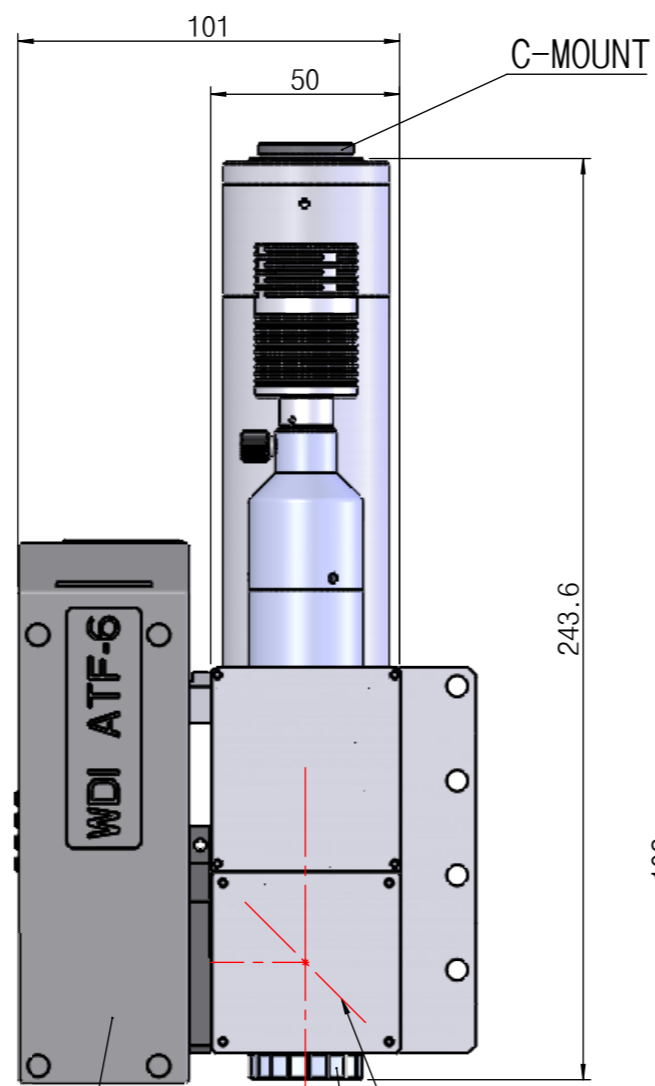

WDI ATF-6 (785nm_사급)

C-MOUNT

720nm SHORTPASS FILTER

NIKON MOUNT

4-M3 DP 6

SCALE	ANGLE	DESIGNED BY	CHECKED BY	APPROVED BY	TITLE
1:2		이찬희			ATF MICROSCOPY
■ MM	□ INCH	2020-01-22			A20009-A000-R01
0. ±0.1	0.0 ±0.04	 SINCE 1999			DWG. NO
0.0 ±0.05	0.00 ±0.02				A20009-A000-R01
0.00 ±0.01	0.000 ±0.004				
0.000 ±0.002	0.0000 ±0.0002				