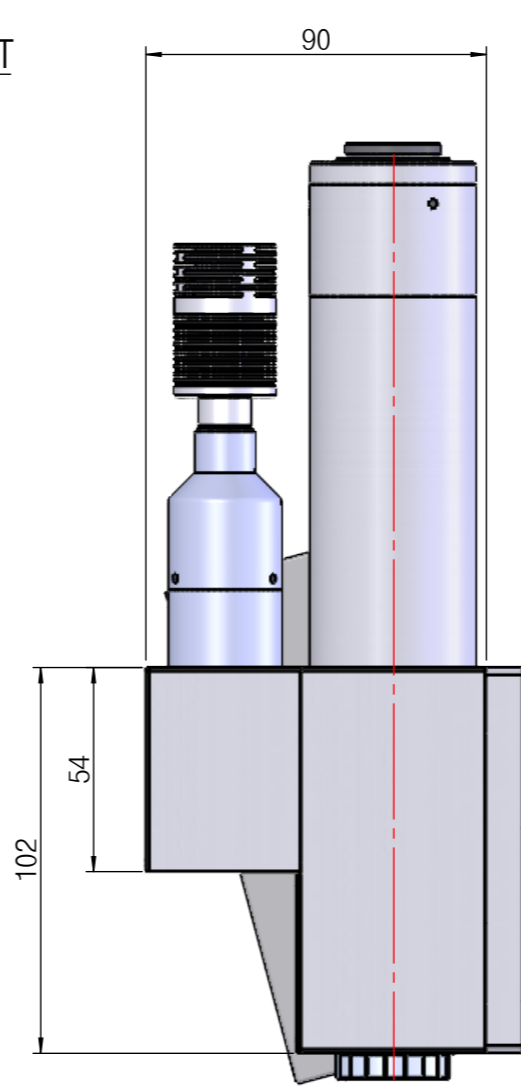

WDI ATF-6 (785nm_사급)

C-MOUNT

720nm SHORTPASS FILTER

NIKON MOUNT

4-M3 DP 6

SCALE	ANGLE	DESIGNED BY	CHECKED BY	APPROVED BY	TITLE
1:2		이찬희			ATF MICROSCOPY
■ MM	□ INCH	2020-01-22			A20009-A000-R01
0. ±0.1	0.0 ±0.04	 SINCE 1999			DWG. NO
0.0 ±0.05	0.00 ±0.02				A20009-A000-R01
0.00 ±0.01	0.000 ±0.004				
0.000 ±0.002	0.0000 ±0.0002				