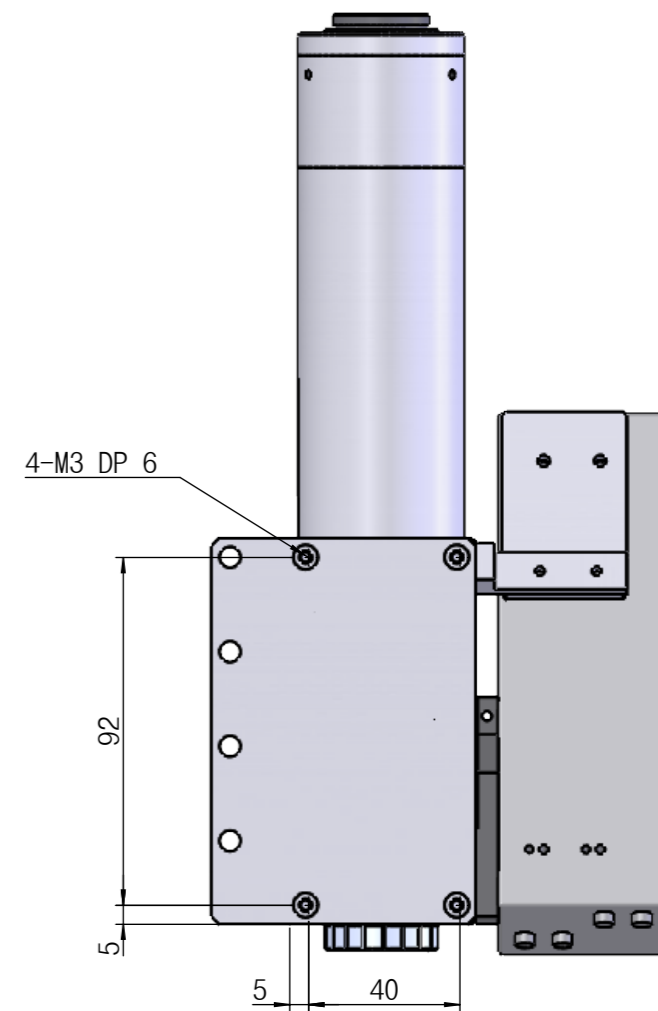

WDI ATF-6 (785nm_사급)

C-MOUNT

720nm SHORTPASS FILTER

NIKON MOUNT

4-M3 DP 6

SCALE	ANGLE	DESIGNED BY	CHECKED BY	APPROVED BY	TITLE
1:2		이찬희			ATF MICROSCOPY
■ MM	□ INCH	2020-01-22			A20009-A000-R01
0. ±0.1	0.0 ±0.04	 SINCE 1999			DWG. NO
0.0 ±0.05	0.00 ±0.02				A20009-A000-R01
0.00 ±0.01	0.000 ±0.004				
0.000 ±0.002	0.0000 ±0.0002				