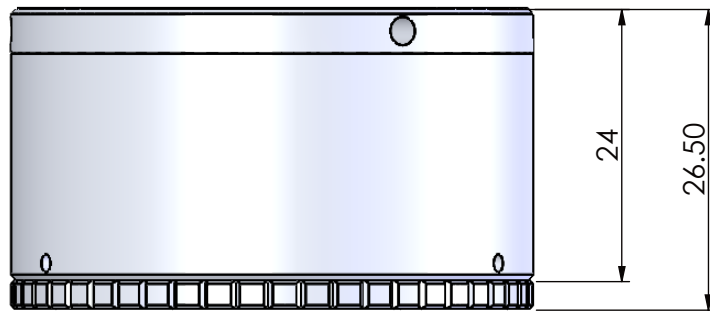

본 도면은 리스광시스템(주)의 자산이므로 허가없이 복제 및 외부 반출을 금함.  
 This drawing and ideas are protected by LEES Optical System, Inc.

Series	Model	Color
RIL (Non-Diffused Type)	RIL-E46I24-Color	WH/RD/GR/BL

CORPORATE NAME	MODEL (ON/COAXIAL)	SCALE
	TITLE	1.5:1
	RING RIGHTS	DIMENSIONS
	RIL-E46I24-COLOR	mm