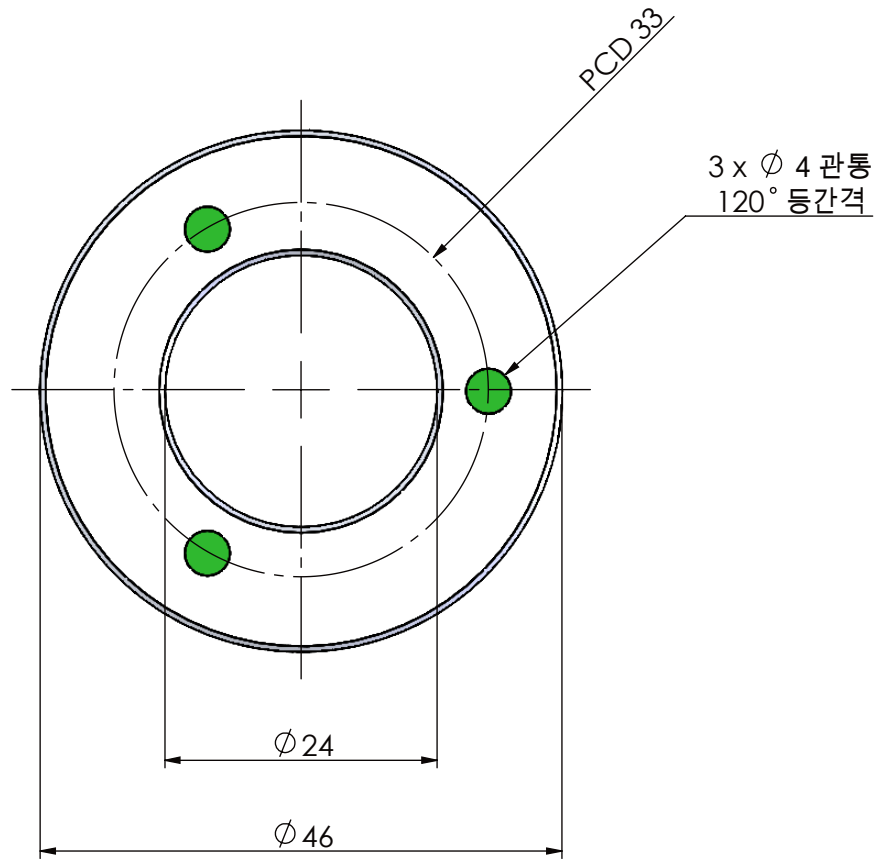

본 도면은 리스광시스템(주)의 자산이므로 허가없이 복제 및 외부 반출을 금함.  
 This drawing and ideas are protected by LEES Optical System, Inc.

Series	Model	Color
RIL (Non-Diffused Type)	RIL-E46I24-Color	WH/RD/GR/BL

CORPORATE NAME	MODEL (ON/COAXIAL)	SCALE
	TITLE	1.5:1
	RING RIGHTS	DIMENSIONS
	RIL-E46I24-COLOR	mm