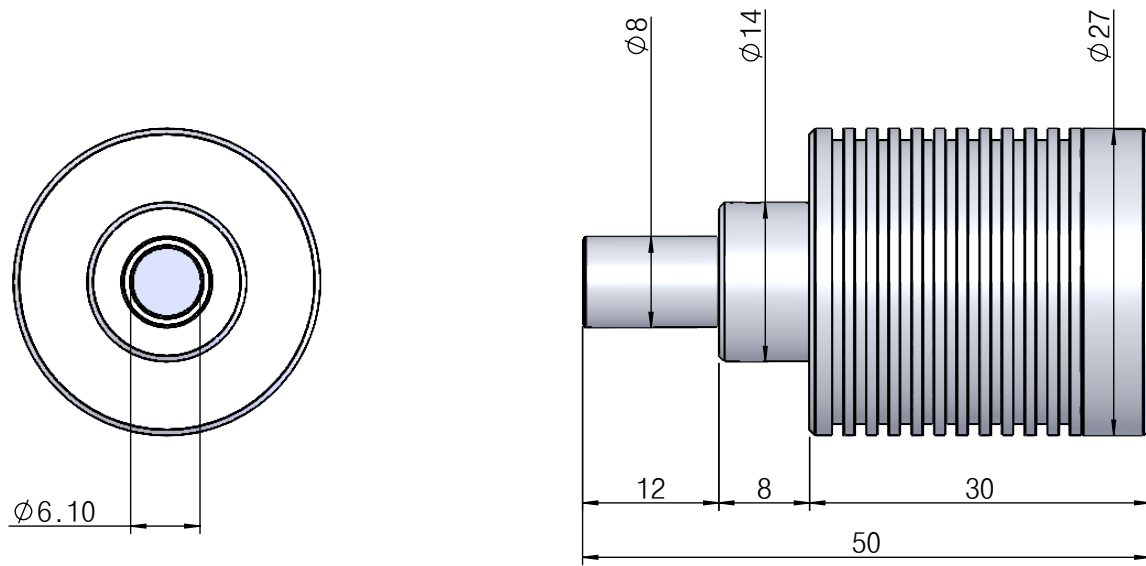

REV. NO	REVISION NOTE	DATE	SIGNATURE	CHECKED
△				

본 도면은 리스광시스템(주)의 자산이므로 허가없이 복제 및 외부 반출을 금함.
 This drawing and ideas are protected by LEES Optical System, Inc.

4

MODEL	SERIES	COLOR	SCALE	ANGLE	DESIGNED BY	CHECKED BY	APPROVED BY	TITLE HIGH INTENSITY LED SPOTLIGHTS
			1.5:1		방준영			
LP1-ST-COLOR	ST 1W	WH/RD/GR/BL	MM	INCH	2017-12-05			LP1-ST-COLOR
			0. ±0.1 0.0 ±0.05 0.00 ±0.01 0.000 ±0.002	0.0 ±0.04 0.00 ±0.02 0.000 ±0.004 0.0000 ±0.0002	 SINCE 1999		DWG. NO	BR-POWER LED 1W