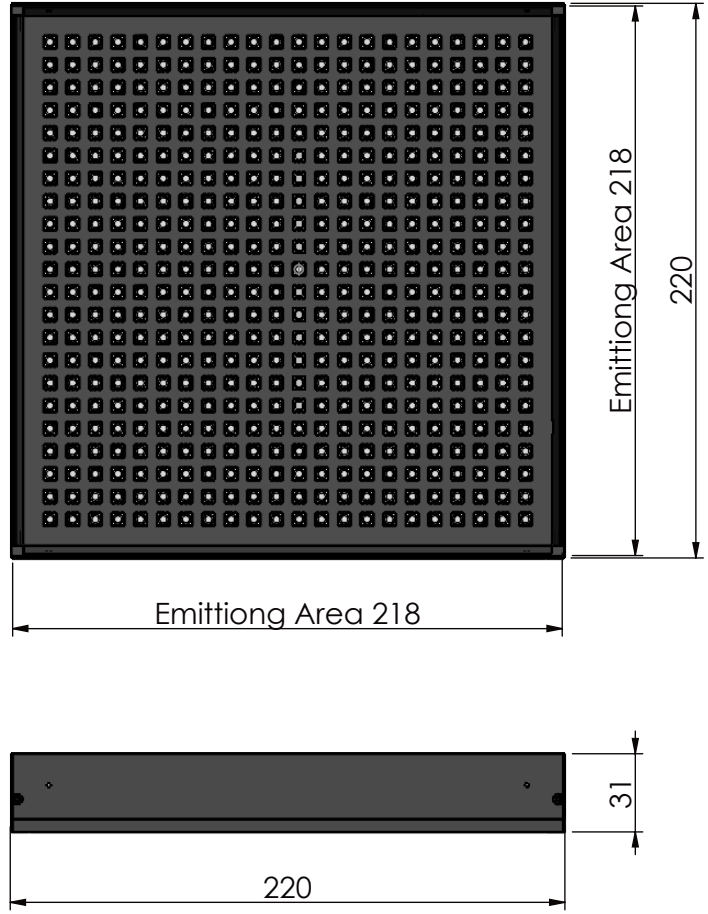

REV. NO	REVISION NOTE	DATE	SIGNATURE	CHECKED
△				

본 도면은 리스광시스템(주)의 자산이므로 허가없이 복제 및 외부 반출을 금함.
 This drawing and ideas are protected by LEES Optical System, Inc.

4

MODEL	SERIES	COLOR	SCALE	ANGLE	DESIGNED BY	CHECKED BY	APPROVED BY	TITLE FLTV SERIES
			1:3					
FLTV-220X220-Color	FLTV	WH/RD/GR/BL	MM	INCH				DWG. NO LP13020-220-R01-M00
			0. ±0.1	0.0 ±0.04				
			0.0 ±0.05	0.00 ±0.02				
			0.00 ±0.01	0.000 ±0.004	FLTV-220X220-COLOR			
			0.000 ±0.002	0.0000 ±0.0002				