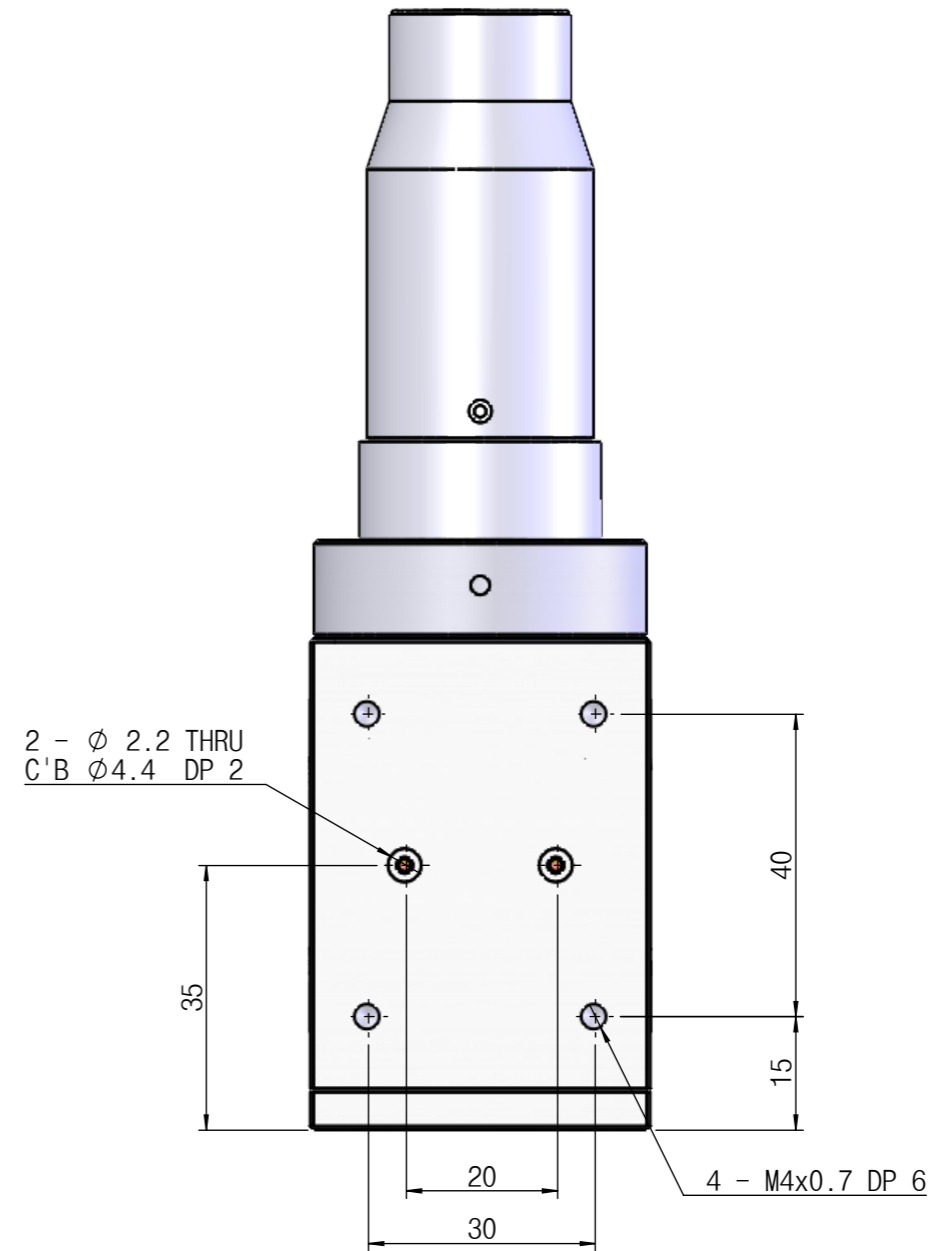

Ø36

LIGHT GUIDE (Ø14)

SCALE	ANGLE	DESIGNED BY	CHECKED BY	APPROVED BY	TITLE	
1:1					CVMS-MULTI TYPE-R02	
■ MM	□ INCH	 SINCE 1999			EFL 100/150/200/300/400 (mm) 호환가능	
0. ±0.1	0.0 ±0.04				DWG. NO	CVMS-MULTI TYPE-R02
0.0 ±0.05	0.00 ±0.02					
0.00 ±0.01	0.000 ±0.004					
0.000 ±0.002	0.0000 ±0.0002					