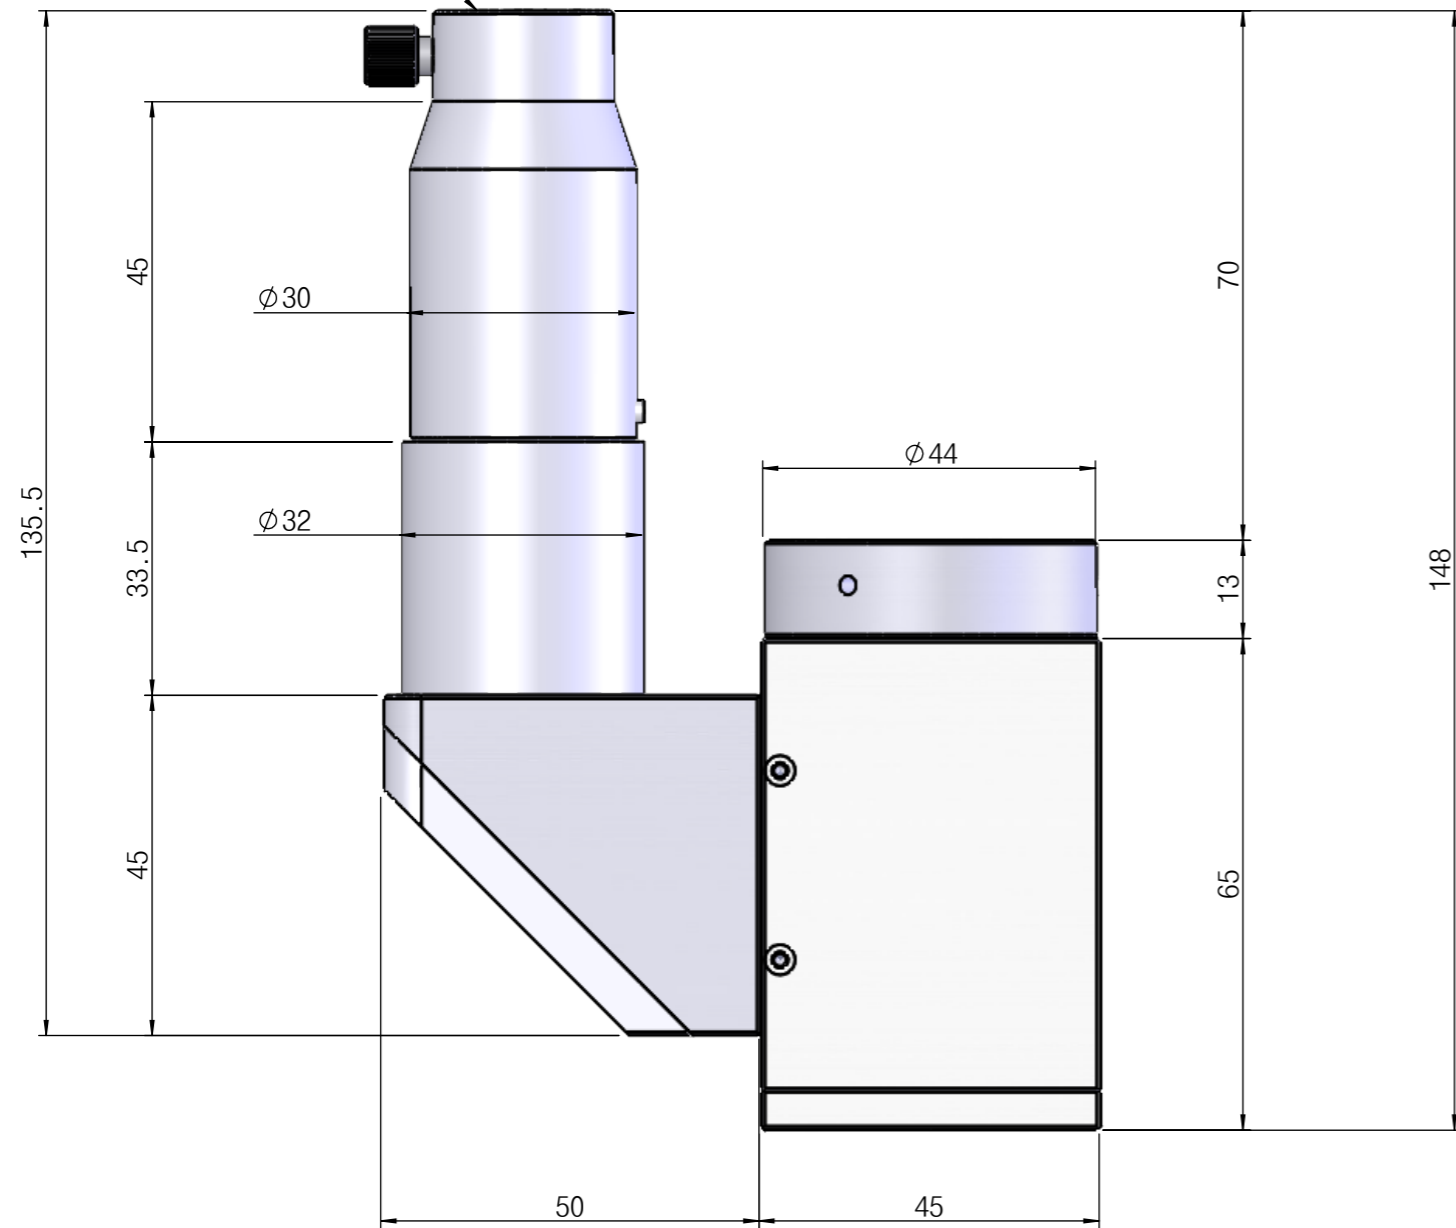

Ø36

LIGHT GUIDE (Ø14)

SCALE	ANGLE	DESIGNED BY	CHECKED BY	APPROVED BY	TITLE	
1:1					CVMS-MULTI TYPE-R02	
■ MM	□ INCH	 SINCE 1999			EFL 100/150/200/300/400 (mm) 호환가능	
0. ±0.1	0.0 ±0.04				DWG. NO	CVMS-MULTI TYPE-R02
0.0 ±0.05	0.00 ±0.02					
0.00 ±0.01	0.000 ±0.004					
0.000 ±0.002	0.0000 ±0.0002					