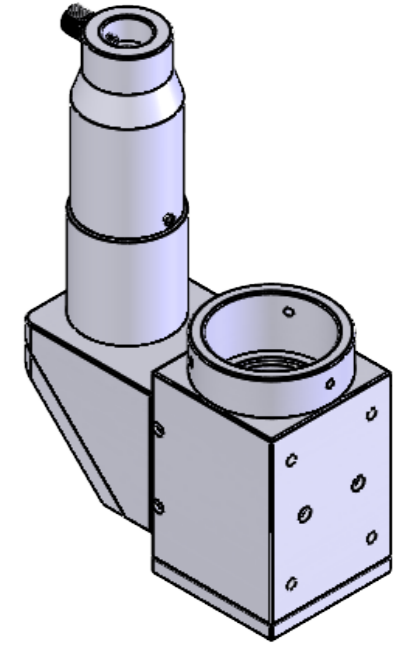

Ø36

LIGHT GUIDE (Ø14)

SCALE	ANGLE	DESIGNED BY	CHECKED BY	APPROVED BY	TITLE	
1:1					CVMS-MULTI TYPE-R02	
■ MM	□ INCH	 SINCE 1999			EFL 100/150/200/300/400 (mm) 호환가능	
0. ±0.1	0.0 ±0.04				DWG. NO	CVMS-MULTI TYPE-R02
0.0 ±0.05	0.00 ±0.02					
0.00 ±0.01	0.000 ±0.004					
0.000 ±0.002	0.0000 ±0.0002					