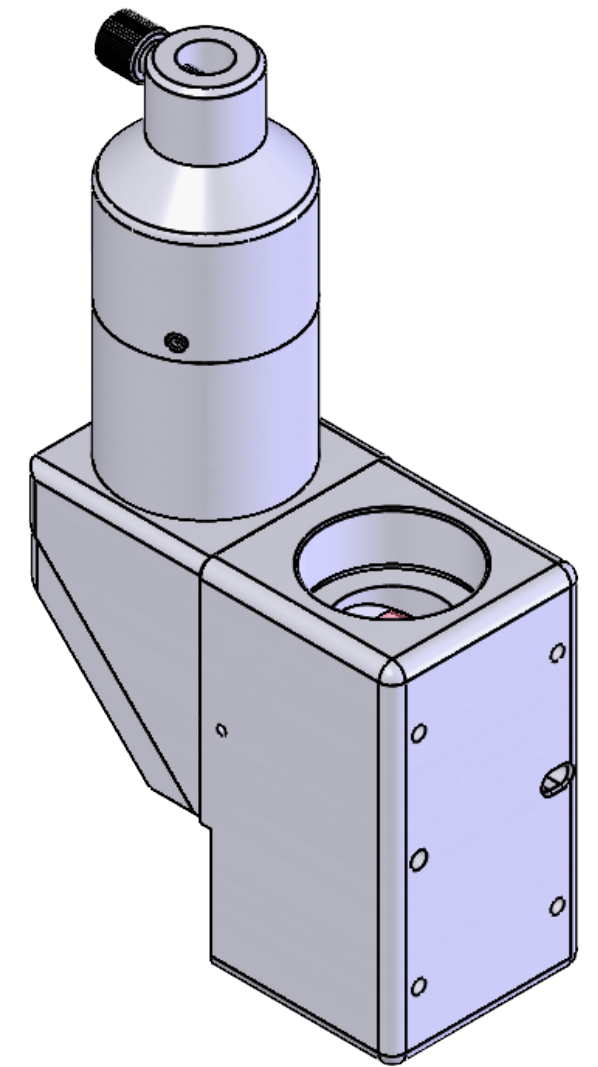

LIGHT GUIDE(Ø8)

SCALE	ANGLE	DESIGNED BY	CHECKED BY	APPROVED BY	TITLE
1:1					
■ MM	□ INCH	 SINCE 1999			EFL 100/200 (mm) 호환가능
0. ±0.1	0.0 ±0.04				
0.0 ±0.05	0.00 ±0.02				
0.00 ±0.01	0.000 ±0.004				
0.000 ±0.002	0.0000 ±0.0002	DWG. NO	CVMS-NORMAL TYPE-R02		