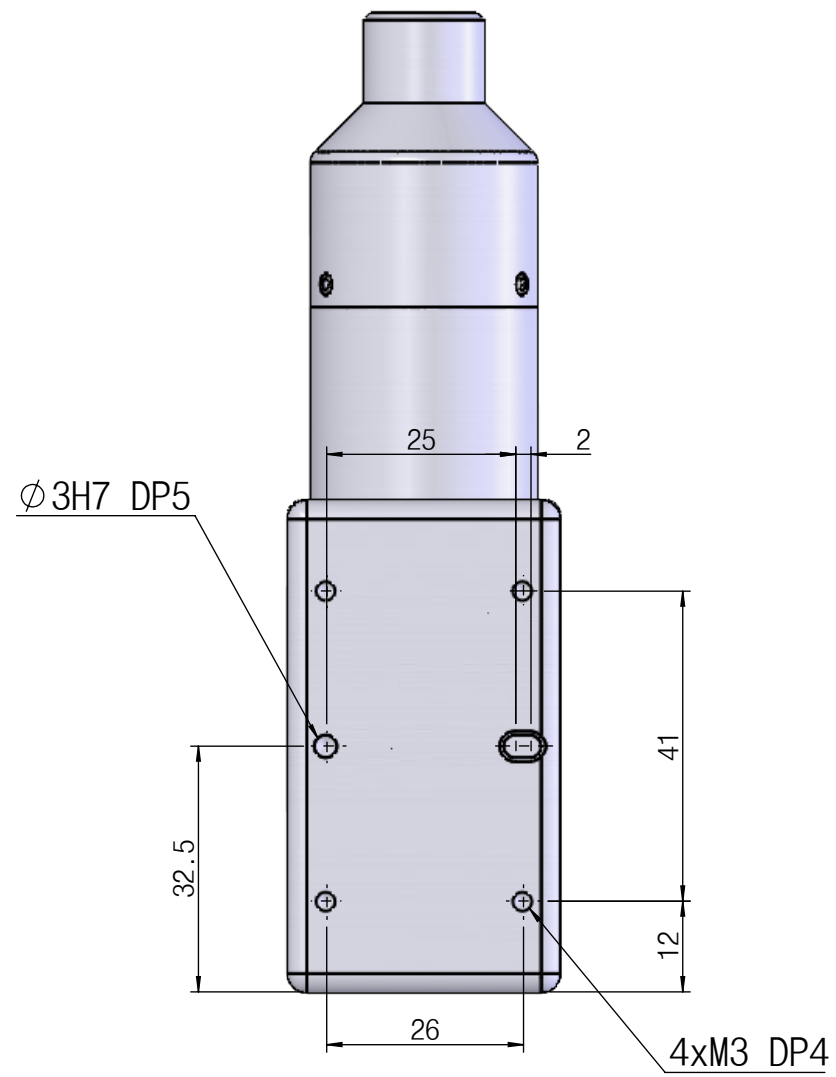

LIGHT GUIDE(Ø8)

SCALE	ANGLE	DESIGNED BY	CHECKED BY	APPROVED BY	TITLE
1:1					
■ MM	□ INCH	 SINCE 1999			EFL 100/200 (mm) 호환가능
0. ±0.1	0.0 ±0.04				
0.0 ±0.05	0.00 ±0.02				
0.00 ±0.01	0.000 ±0.004				
0.000 ±0.002	0.0000 ±0.0002	DWG. NO	CVMS-NORMAL TYPE-R02		