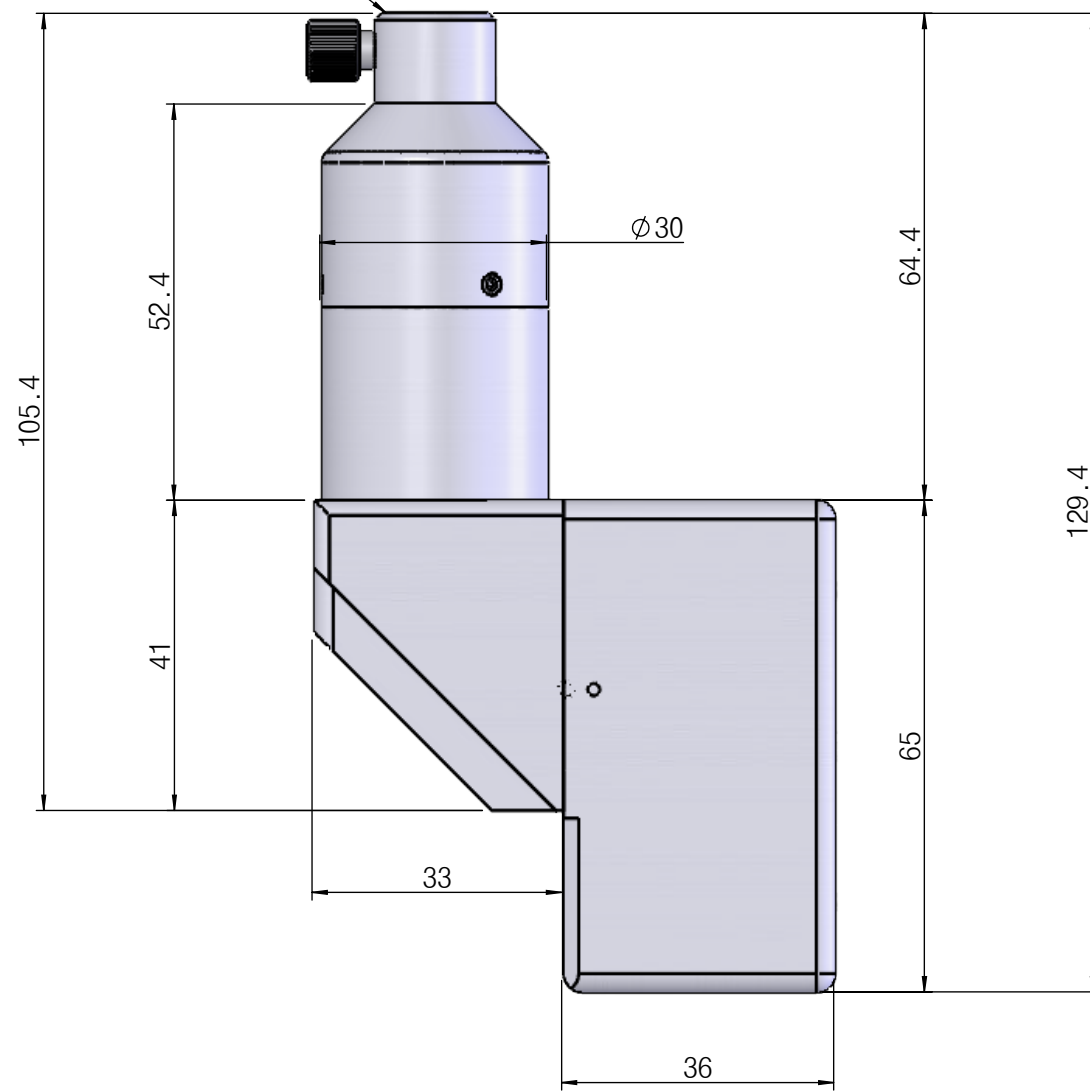

LIGHT GUIDE(Ø8)

SCALE	ANGLE	DESIGNED BY	CHECKED BY	APPROVED BY	TITLE
1:1					
■ MM	□ INCH	 SINCE 1999			EFL 100/200 (mm) 호환가능
0. ±0.1	0.0 ±0.04				
0.0 ±0.05	0.00 ±0.02				
0.00 ±0.01	0.000 ±0.004				
0.000 ±0.002	0.0000 ±0.0002	DWG. NO	CVMS-NORMAL TYPE-R02		